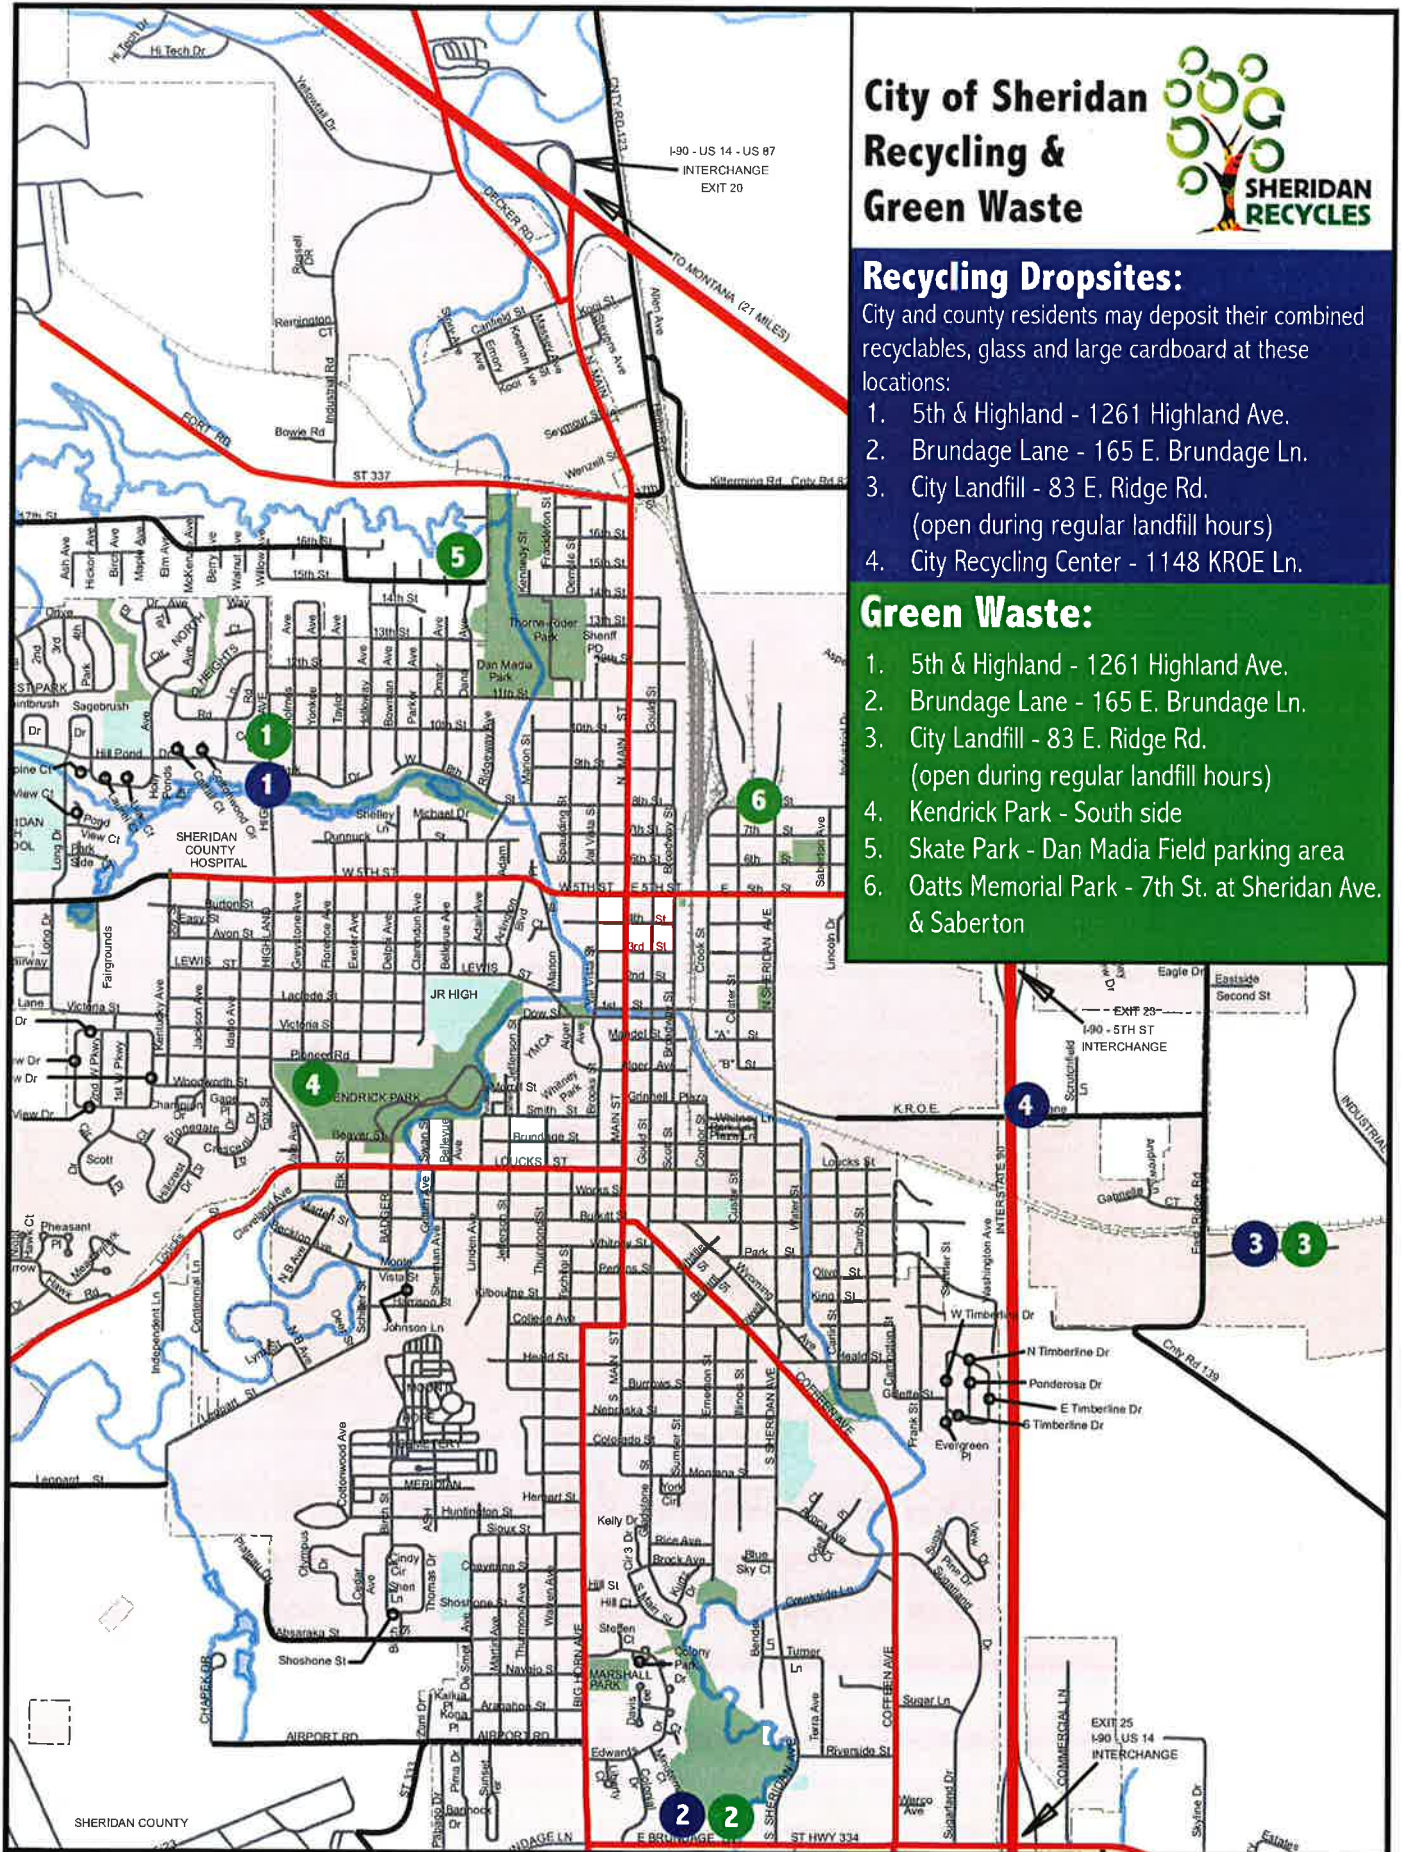

# City of Sheridan Recycling & Green Waste

## Recycling Dropsites:

City and county residents may deposit their combined recyclables, glass and large cardboard at these locations:

1. 5th & Highland - 1261 Highland Ave.
2. Brundage Lane - 165 E. Brundage Ln.
3. City Landfill - 83 E. Ridge Rd.  
(open during regular landfill hours)
4. City Recycling Center - 1148 KROE Ln.

## Green Waste:

1. 5th & Highland - 1261 Highland Ave.
2. Brundage Lane - 165 E. Brundage Ln.
3. City Landfill - 83 E. Ridge Rd.  
(open during regular landfill hours)
4. Kendrick Park - South side
5. Skate Park - Dan Madia Field parking area
6. Oatts Memorial Park - 7th St. at Sheridan Ave. & Saberton

SHERIDAN COUNTY